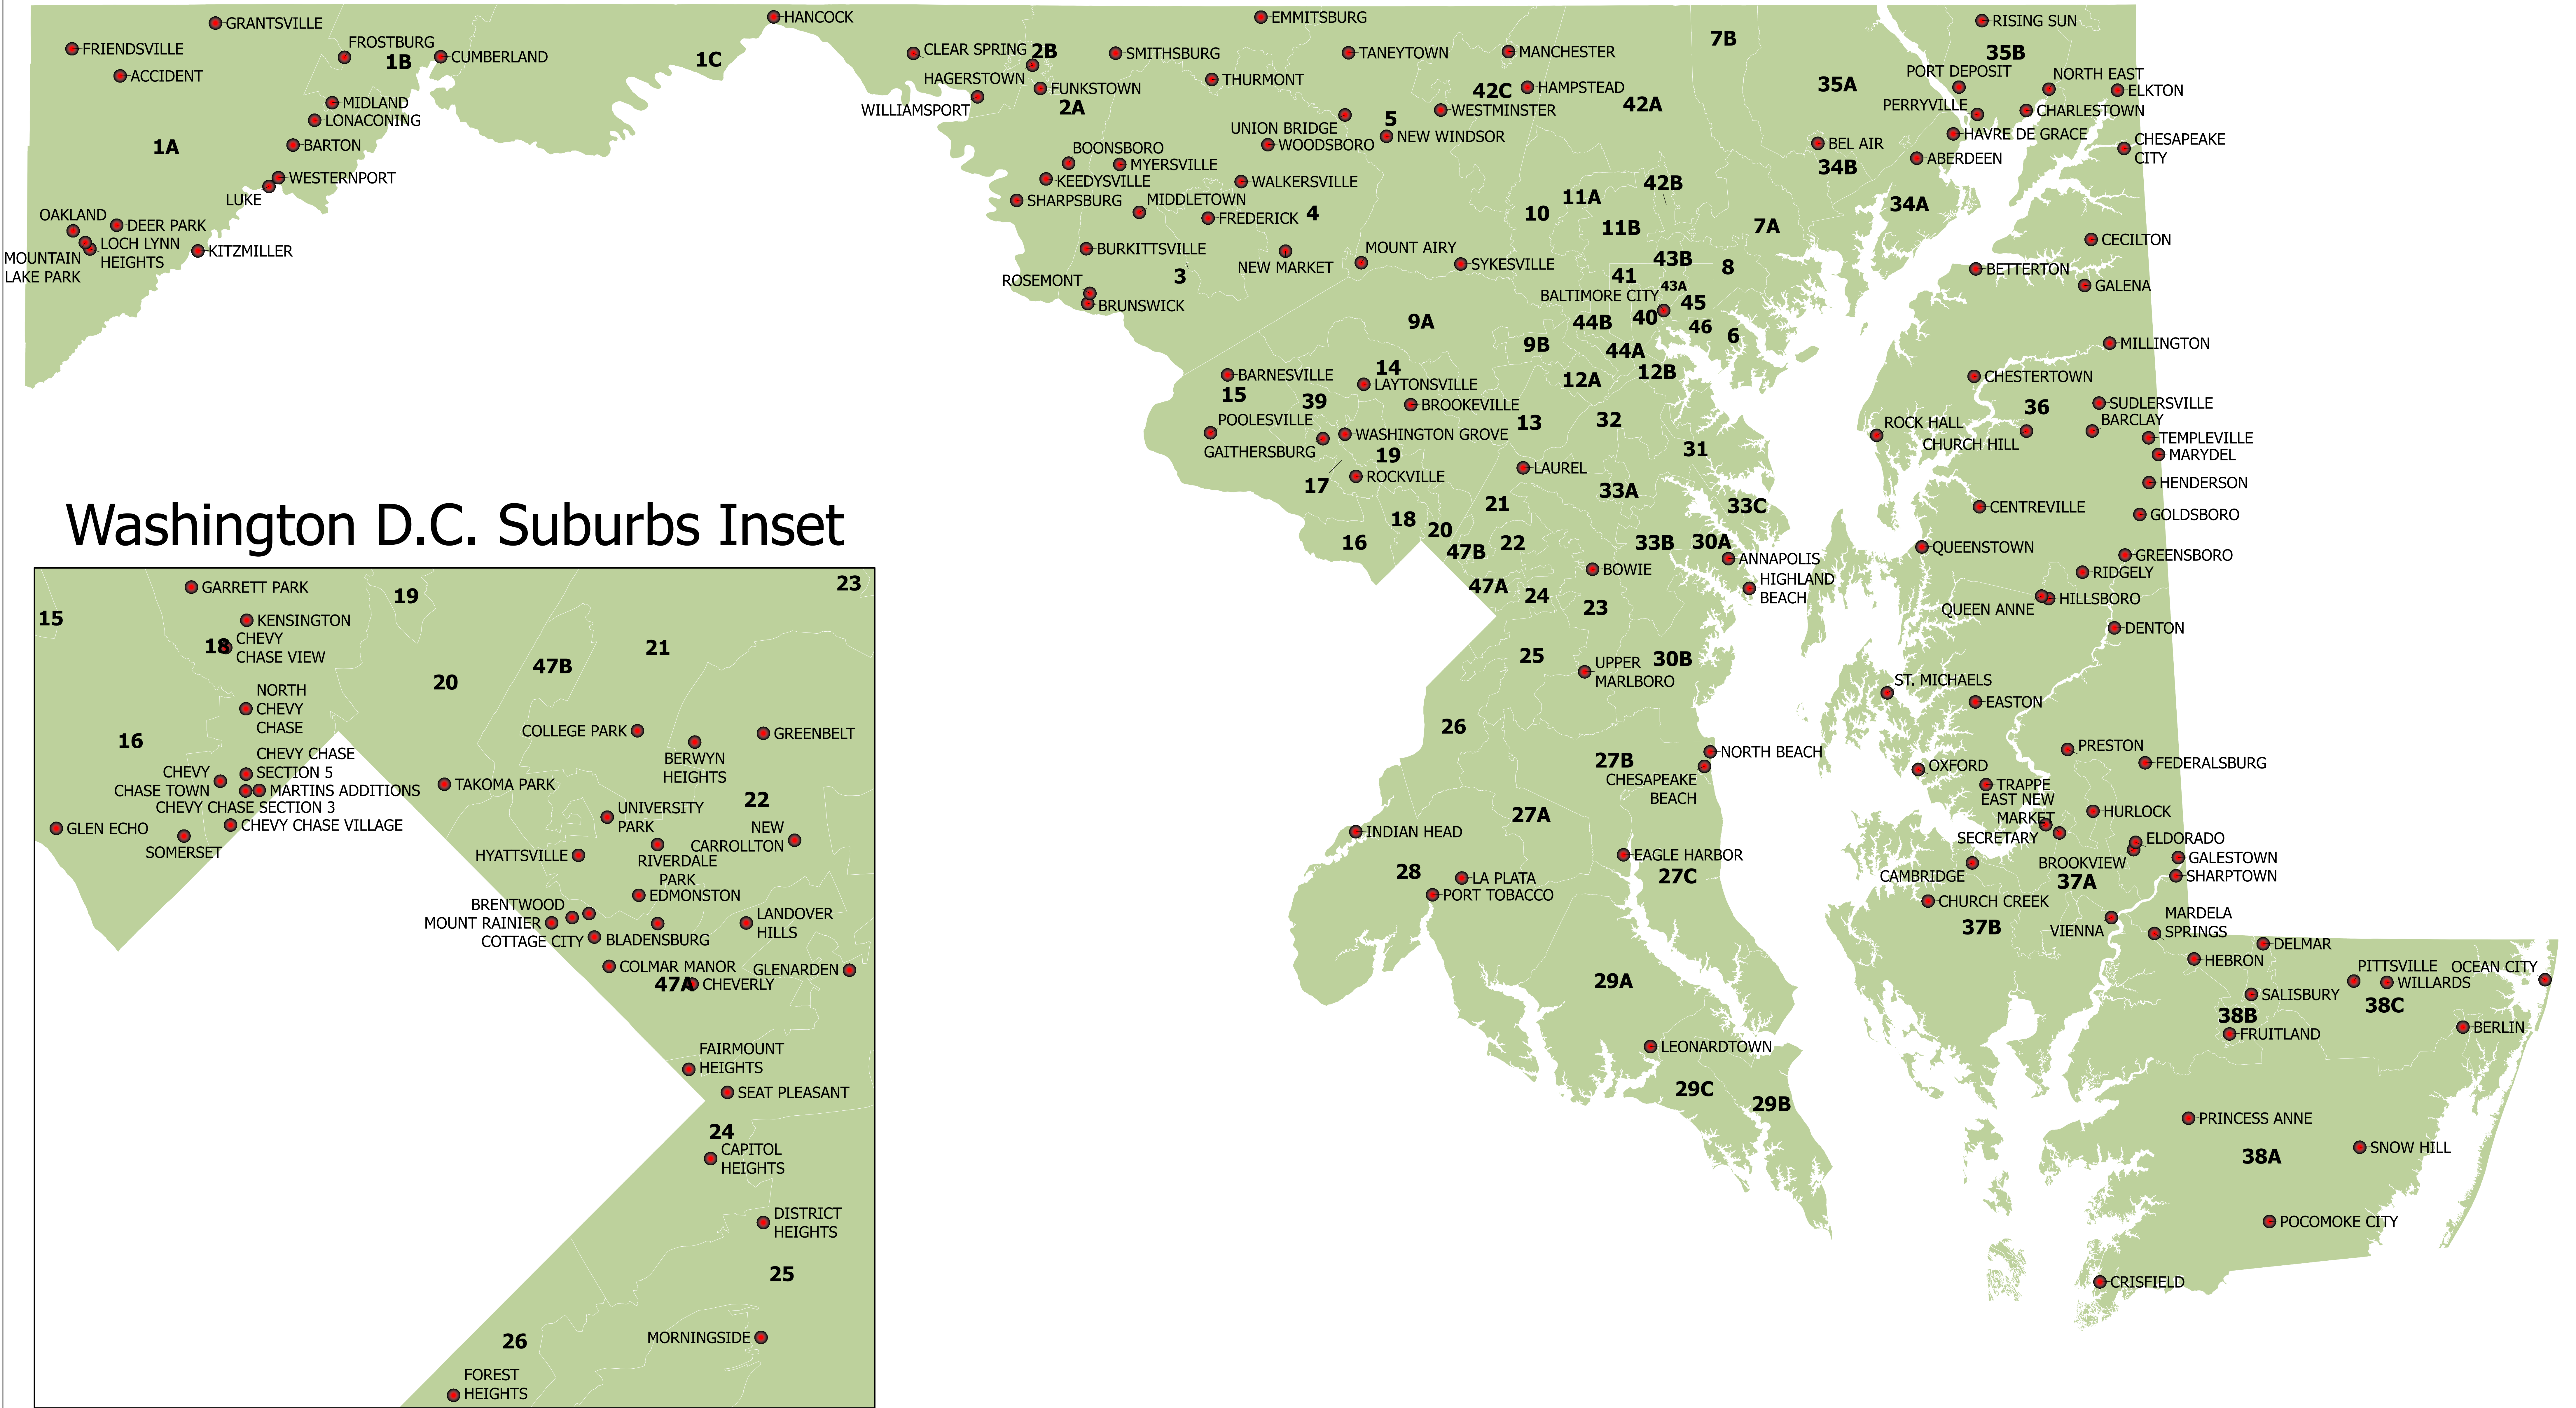

Maryland Municipalities by Legislative District

Washington D.C. Suburbs Inset

Prepared by Maryland Department of Planning
 Projections and State Data Center
 Source: MD iMAP