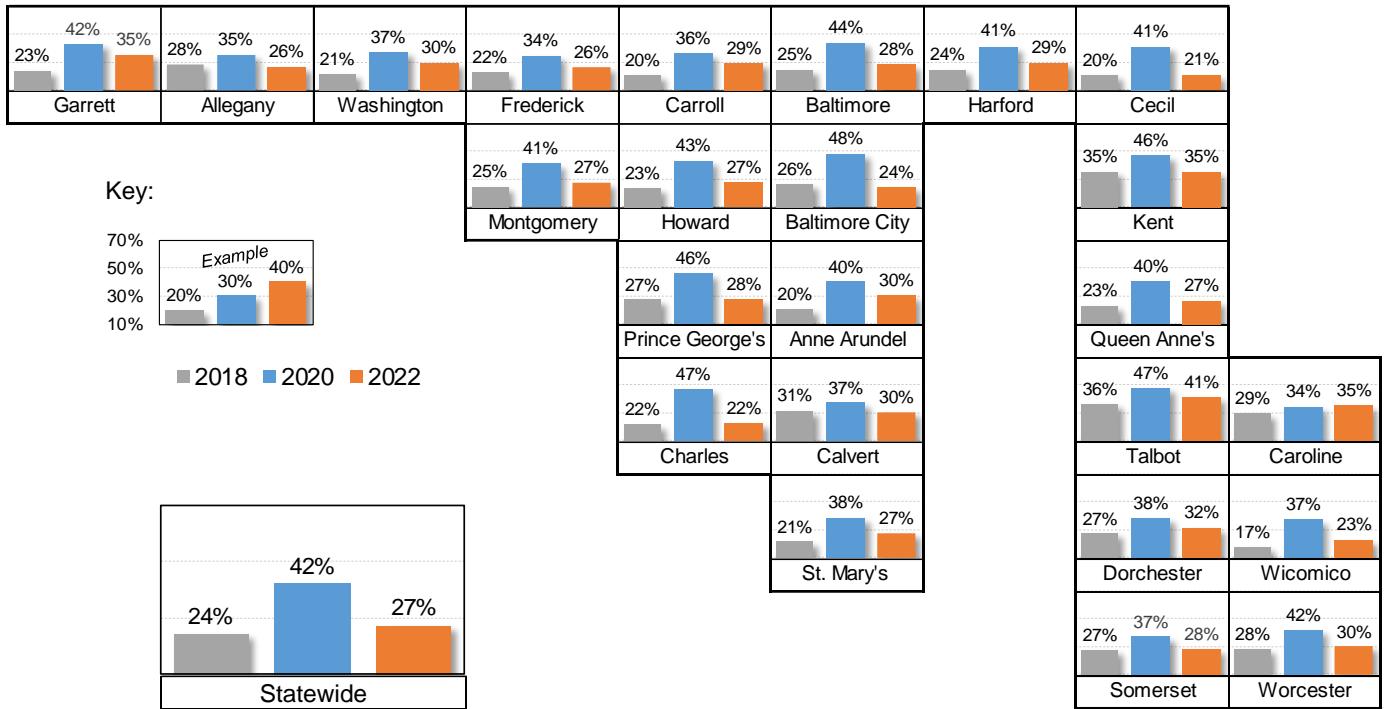

Primary Election Voter Turnout (as a % of Eligible* Registered Voters) 2018, 2020, 2022

*Eligible registered voters are those eligible to vote in a primary election (Democratic Party and Republican Party registered voters and only those third party or unaffiliated registered voters who live in a jurisdiction in which a nonpartisan (i.e., school board) contest is being voted on during the primary election).