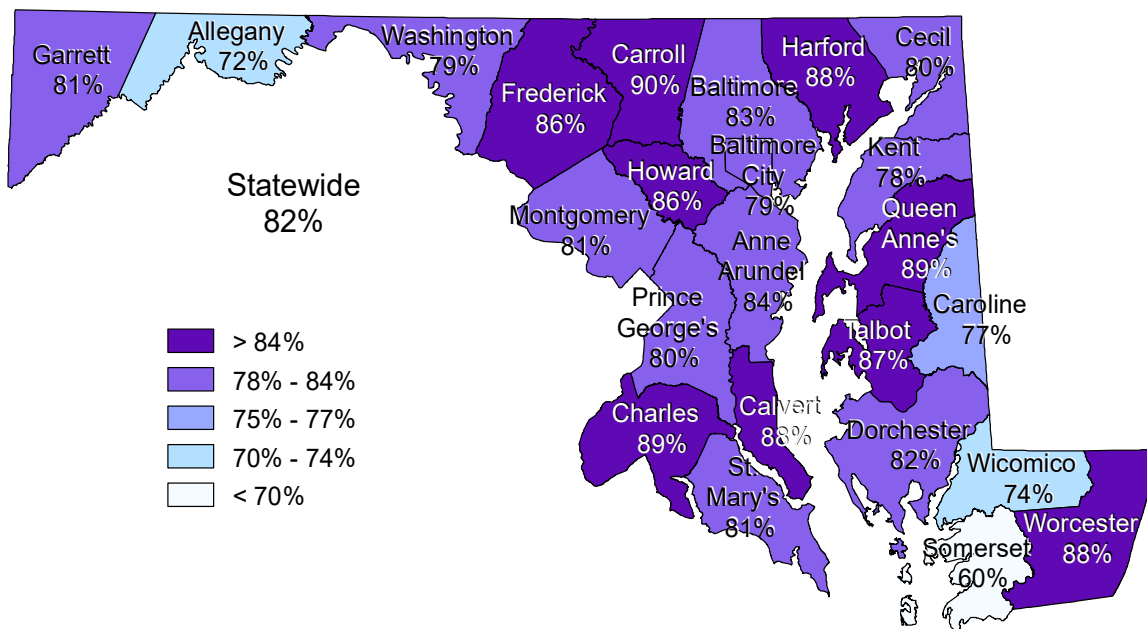

Voter Registration
(as a Percentage of Voter Registration Age Population)
2014 Gubernatorial General Election

Voter Registration
(as a Percentage of Voter Registration Age Population)
2016 Presidential General Election

Note: Voter registration age (16 and over) population includes persons who are not eligible to register to vote, most notably noncitizens and persons in prison for a felony. Some jurisdictions' voter registration percentage may be more affected than others by persons who are ineligible. Somerset County, for example, contains State prison facilities with a significant population relative to the county's overall voter registration age population, and, of all the counties, Montgomery and Prince George's counties' populations have the highest percentages of noncitizens.