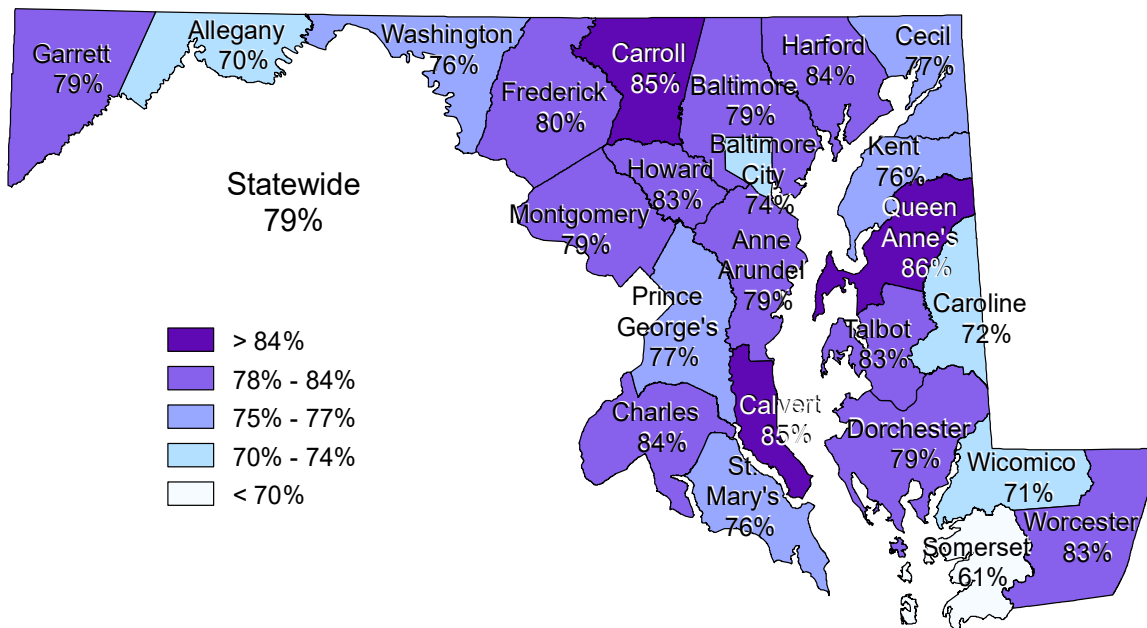

Voter Registration
(as a Percentage of Voter Registration Age Population)
2014 Gubernatorial General Election

Voter Registration
(as a Percentage of Voter Registration Age Population)
2016 Presidential General Election

Note: Voter registration age (16 and over) population includes persons who are not eligible to register to vote, most notably noncitizens and persons in prison for a felony. Some jurisdictions' voter registration percentage may be more affected than others by persons who are ineligible. Somerset County, for example, contains State prison facilities with a significant population relative to the county's overall voter registration age population, and, of all the counties, Montgomery and Prince George's counties' populations have the highest percentages of noncitizens.