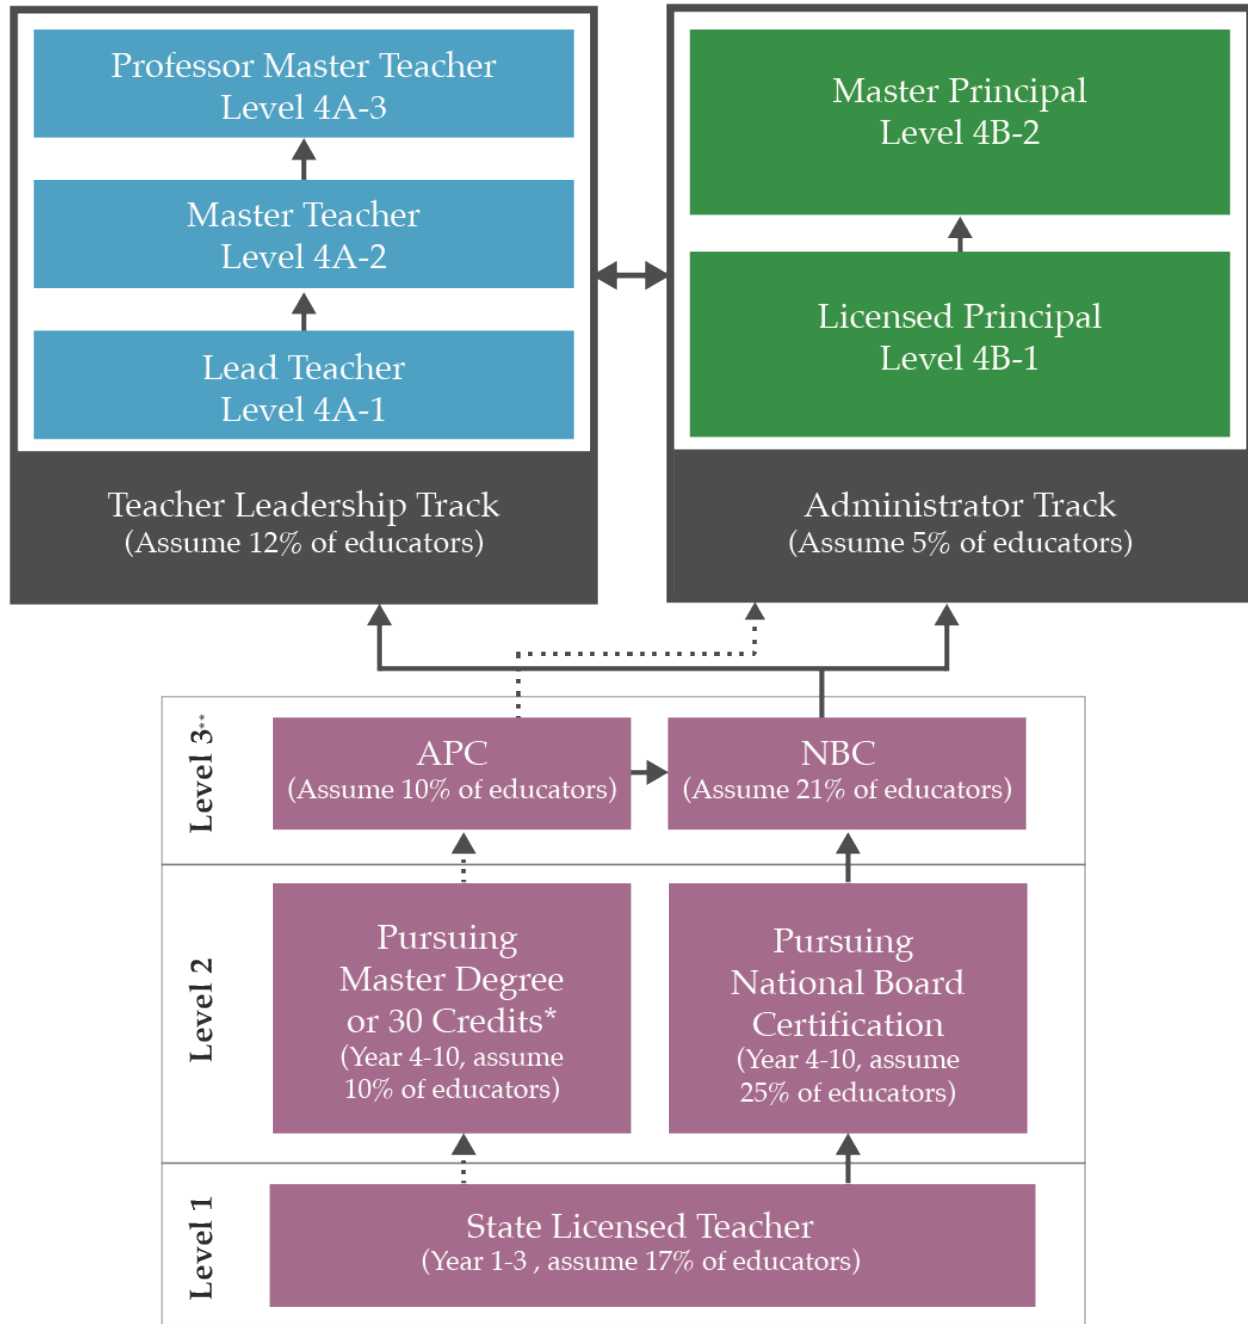

Exhibit 4.6: Maryland Career Ladder for Educators

* 30 Credits in an approved program of study
 ** Educators in Level 3 include Assistant Principals
 Dotted lines are transition plan for existing teachers and administrators.
 Teachers pursuing NBC may also be pursuing a Master's Degree.