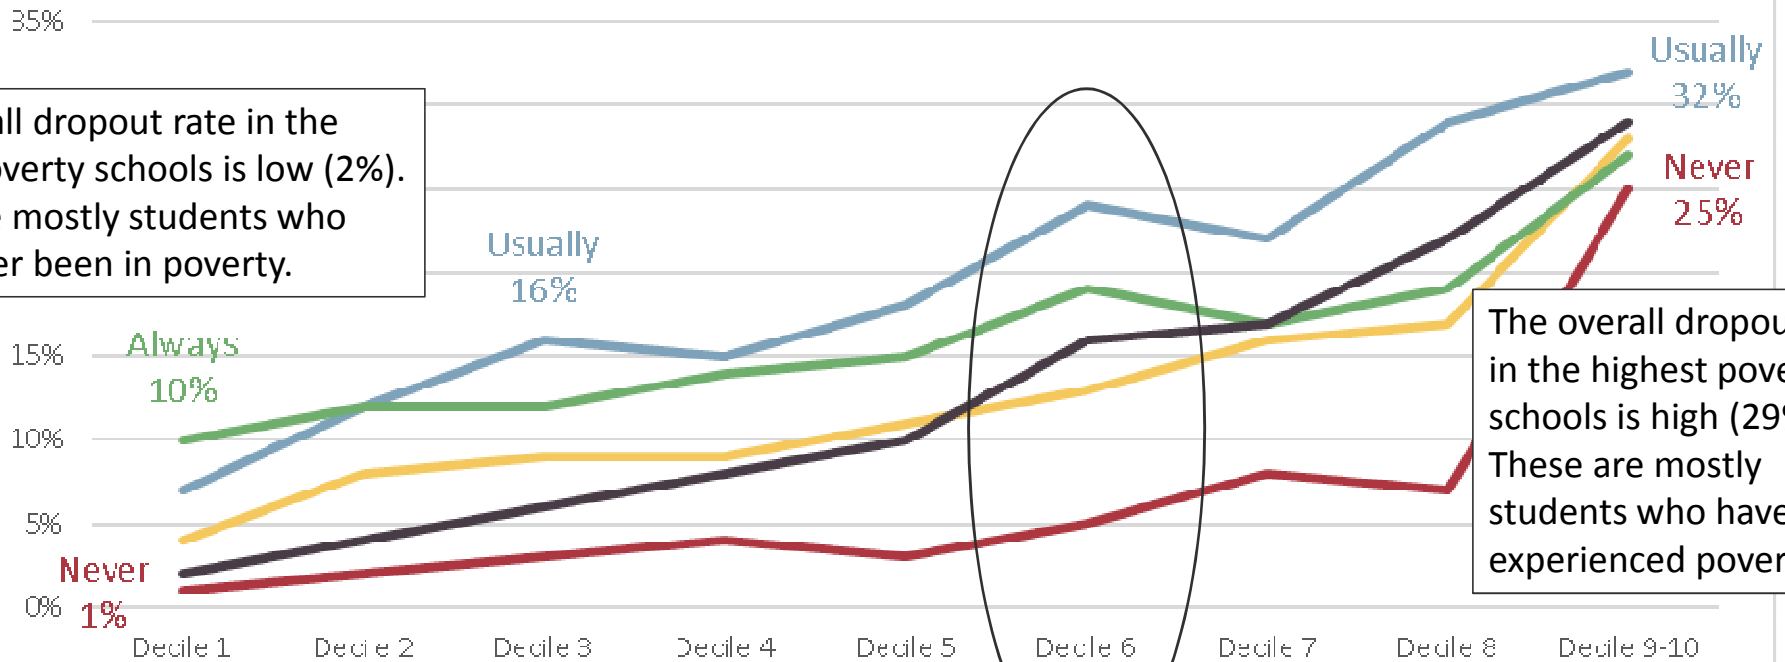

Actual dropout rates, by school and student poverty

Never Sometimes Usually Always Overall

The overall dropout rate in the lowest poverty schools is low (2%). These are mostly students who have never been in poverty.

The overall dropout rate in the highest poverty schools is high (29%). These are mostly students who have experienced poverty.

Lowest poverty schools

Highest poverty schools

Based on the 2007-08 6th grade cohort (N = 54,465).